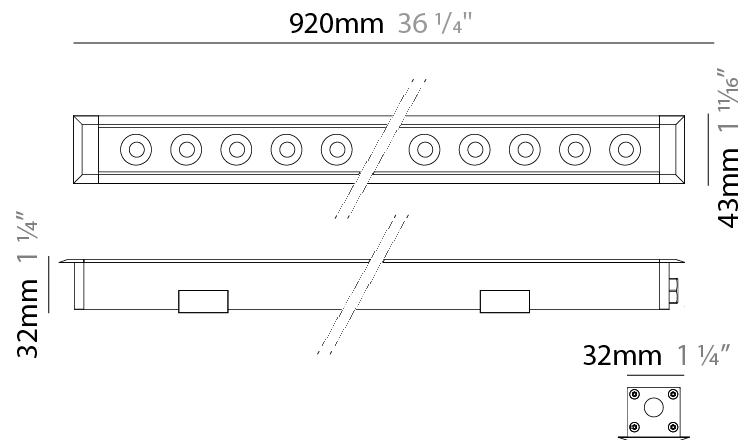

PROJECT
TYPE
SPECIFIER
QUANTITY
DATE

MINI CORNICHE RECESSED

E91640- _____ - _____
base number   Finish   Lens
                         Options   Options

1. To build a product code in our configurator select the specify button on the base model # product page
2. To build a manual product code on this datasheet choose from the options listed below in blue font and add the suffix to the base model #

GENERAL

Series: Mini Corniche
Brand: Platek
Division: Exterior
Mounting Type: Recessed
Mounting Location: In-Ground
Subcategory: Walk Over

PHYSICAL

Shape: Rectangle
Length (mm): 920
Length (in): 36 1/4
Width (mm): 43
Width (in): 1 5/8
Height (mm): 32
Diffuser: Tempered Glass - 5mm / 3/16" thick
Gasket: Gore-Tex valve to prevent condensation inside the fitting.
Fixture Finish: [BLK](#) / [WHI](#) / [GRY](#) / [COR](#) / [ANT](#) / [BRZ](#)
Fixture Material: Extruded Aluminum

ELECTRICAL

Lamp Type: LED
Total Output Wattage (W): 35
Dimming: Bluetooth technology or DMX
Control Gear: DMX
Driver Included: No
Driver Location: Remote
Driver Type: Constant Current - Universal
Driver Class: Class 2
Input Voltage (V): 120 - 277
Constant Current (MA): 500

LED

Number of LEDs: 24
Color Temperature (°K): RGBW
CRI: >80 CRI
Lamp Life (hrs): 60000
Special LEDs offerings: RGBW

OPTICAL

Optic°: [28](#) / [47](#) / [ELL](#)

RATINGS AND CERTIFICATIONS

Certified By: Certified for North American Standards
IP rating: IP65
IK Rating: IK07
Bug Rating: B1 U0 G0