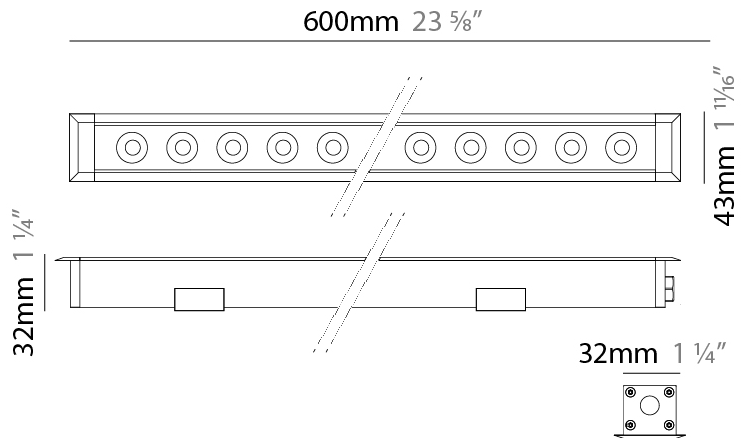

PROJECT	_____
TYPE	_____
SPECIFIER	_____
QUANTITY	_____
DATE	_____

MINI CORNICHE RECESSED

E91638- _____ - _____
base number   Finish Options   Lens Options

1. To build a product code in our configurator select the specify button on the base model # product page
2. To build a manual product code on this datasheet choose from the options listed below in blue font and add the suffix to the base model #

GENERAL

Series: Mini Corniche
Brand: Platek
Division: Exterior
Mounting Type: Recessed
Mounting Location: In-Ground
Subcategory: Walk Over

PHYSICAL

Shape: Rectangle
Length (mm): 620
Length (in): 24 7/16
Width (mm): 43
Width (in): 1 11/16
Depth (mm): 32
Depth (in): 1 1/4
Light Distribution: Uplight
Diffuser: Tempered Glass - 5mm / 3/16" thick
Gasket: Gore-Tex valve to prevent condensation
Fixture Finish: [BLK](#) / [WHI](#) / [GRY](#) / [COR](#) / [ANT](#) / [BRZ](#)
Fixture Material: Extruded Aluminum

ELECTRICAL

Lamp Type: LED
Total Output Wattage (W): 23
Dimming: Bluetooth technology or DMX
Control Gear: DMX
Driver Included: No
Driver Location: Remote
Driver Type: Constant Current - Universal
Driver Class: Class 2
Input Voltage (V): 120 - 277
Constant Current (MA): 500

LED

Number of LEDs: 16
Color Temperature (°K): RGBW
CRI: >80 CRI
Lamp Life (hrs): 60000
Special LEDs offerings: RGBW

OPTICAL

Optic°: [28](#) / [47](#) / [ELL](#)

RATINGS AND CERTIFICATIONS

Certified By: Certified for North American Standards
IP rating: IP67
IK Rating: IK07
Bug Rating: B1 U0 G0