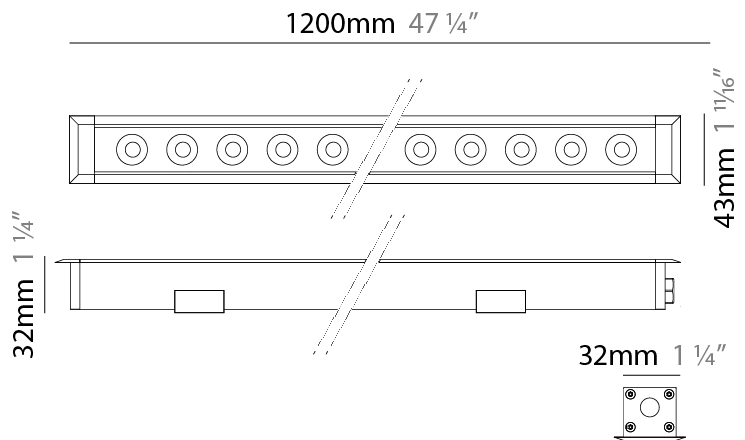

MINI CORNICHE RECESSED

E91639- _____ - _____
base number   Finish Options   Lens Options

1. To build a product code in our configurator select the specify button on the base model # product page
2. To build a manual product code on this datasheet choose from the options listed below in blue font and add the suffix to the base model #

GENERAL

Series: Mini Corniche
Brand: Platek
Division: Exterior
Mounting Type: Recessed
Mounting Location: In-Ground
Subcategory: Walk Over

PHYSICAL

Shape: Rectangle
Length (mm): 1220
Length (in): 48 1/32
Width (mm): 43
Width (in): 1 5/8
Height (mm): 32
Height (in): 1 1/2
Light Distribution: Uplight
Screws: A4 stainless steel
Diffuser: Clear tempered glass
Gasket: Gore-Tex valve to prevent condensation
Fixture Finish: [BLK / WHI / GRY / COR / ANT / BRZ](#)
Fixture Material: Extruded Aluminum

ELECTRICAL

Lamp Type: LED
Total Output Wattage (W): 46
Dimming: Bluetooth technology or DMX
Control Gear: DMX
Driver Included: No
Driver Location: Remote
Driver Type: Constant Current - Universal
Driver Class: Class 2
Input Voltage (V): 120 - 277
Constant Current (MA): 500

LED

Number of LEDs: 32
Color Temperature (°K): RGBW
CRI: >80 CRI
Lamp Life (hrs): 60000
Special LEDs offerings: RGBW

OPTICAL

Optic°: [26 / 47 / ELL](#)

RATINGS AND CERTIFICATIONS

Certified By: Certified for North American Standards
IP rating: IP67
IK Rating: IK07
Bug Rating: B1 U0 G0